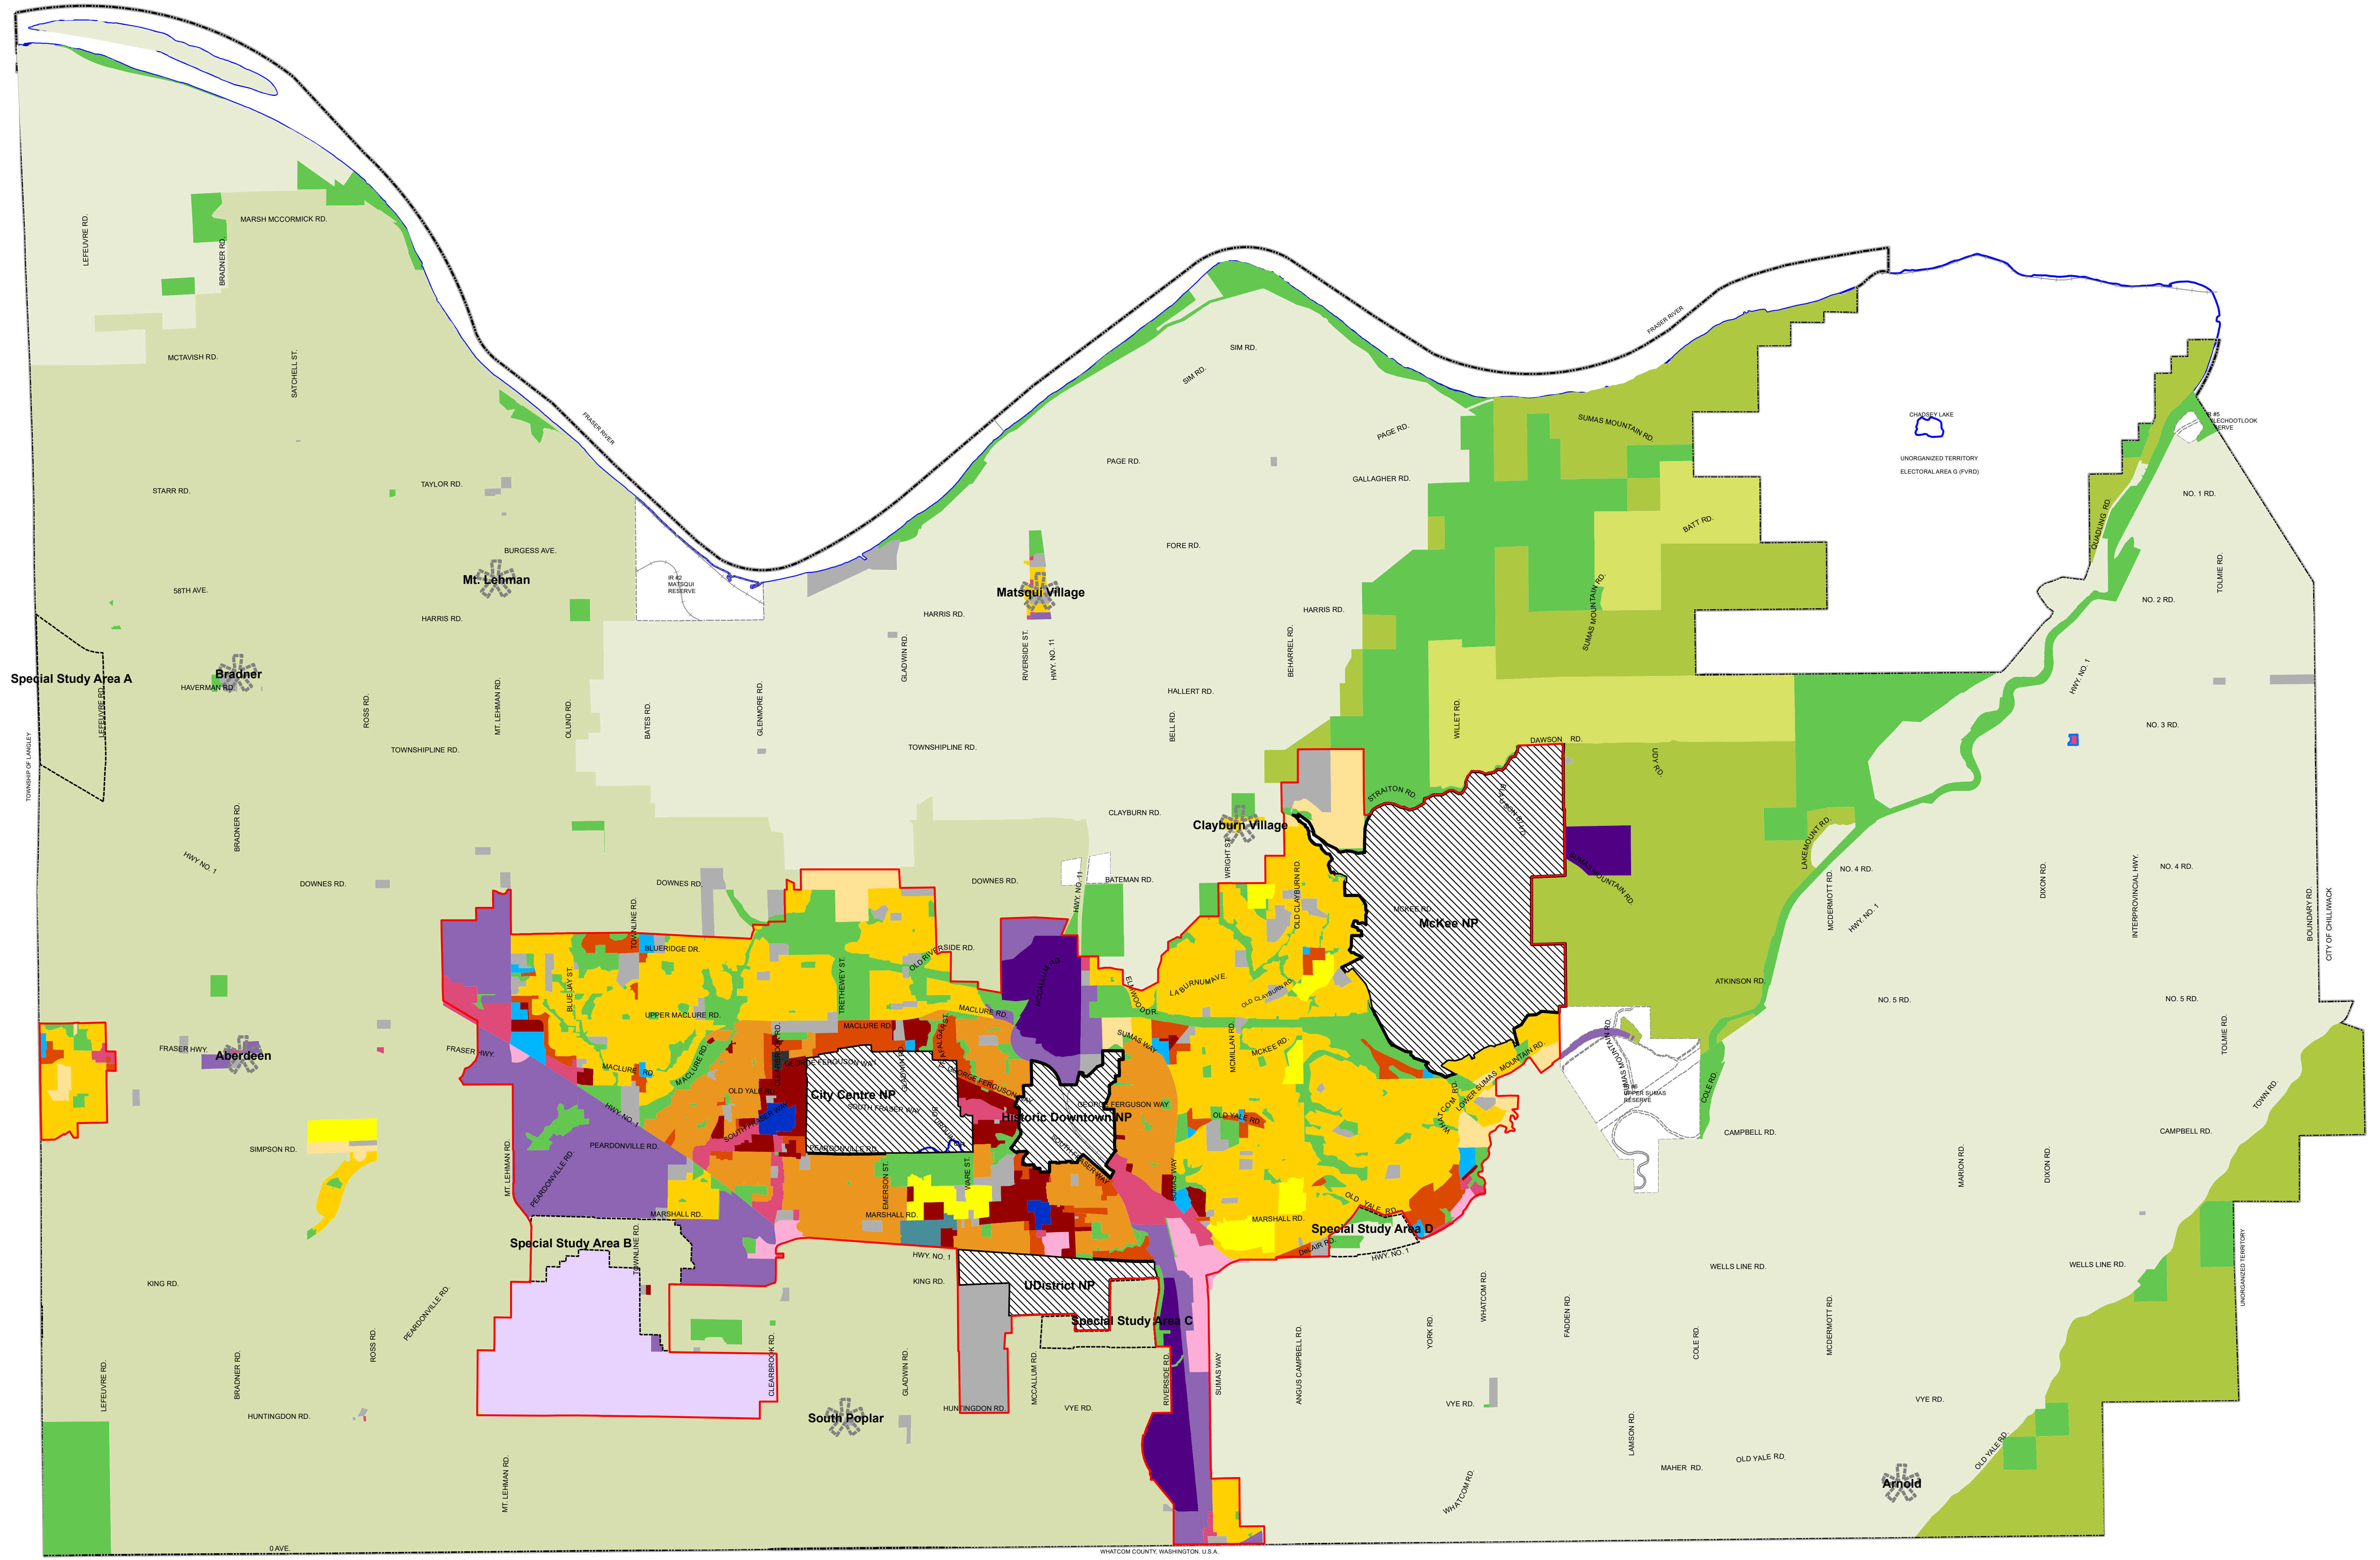

City of Abbotsford

Map 2 - Rural Land Use

Legend

- Urban Development Boundary
- City Boundary
- First Nations Boundary
- Airport
- Lake
- Railway
- First Nations Boundary
- Shore
- New Neighbourhoods
- Rural Centres
- Special Study Areas
- Neighbourhood Plan
- Agriculture 1 - Uplands
- Agriculture 2 - Lowlands
- City Centre
- Urban Centre
- Neighbourhood Centre
- Urban 1 - Midrise
- Urban 2 - Ground Oriented
- Urban 3 - Infill
- Urban 4 - Detached
- Urban Large Lot
- Suburban
- Secondary Commercial
- Regional Commercial
- General industrial
- High Impact industrial
- Airport
- Health Campus
- Institutional Complex
- Institutional
- Country
- Rural
- Open Space