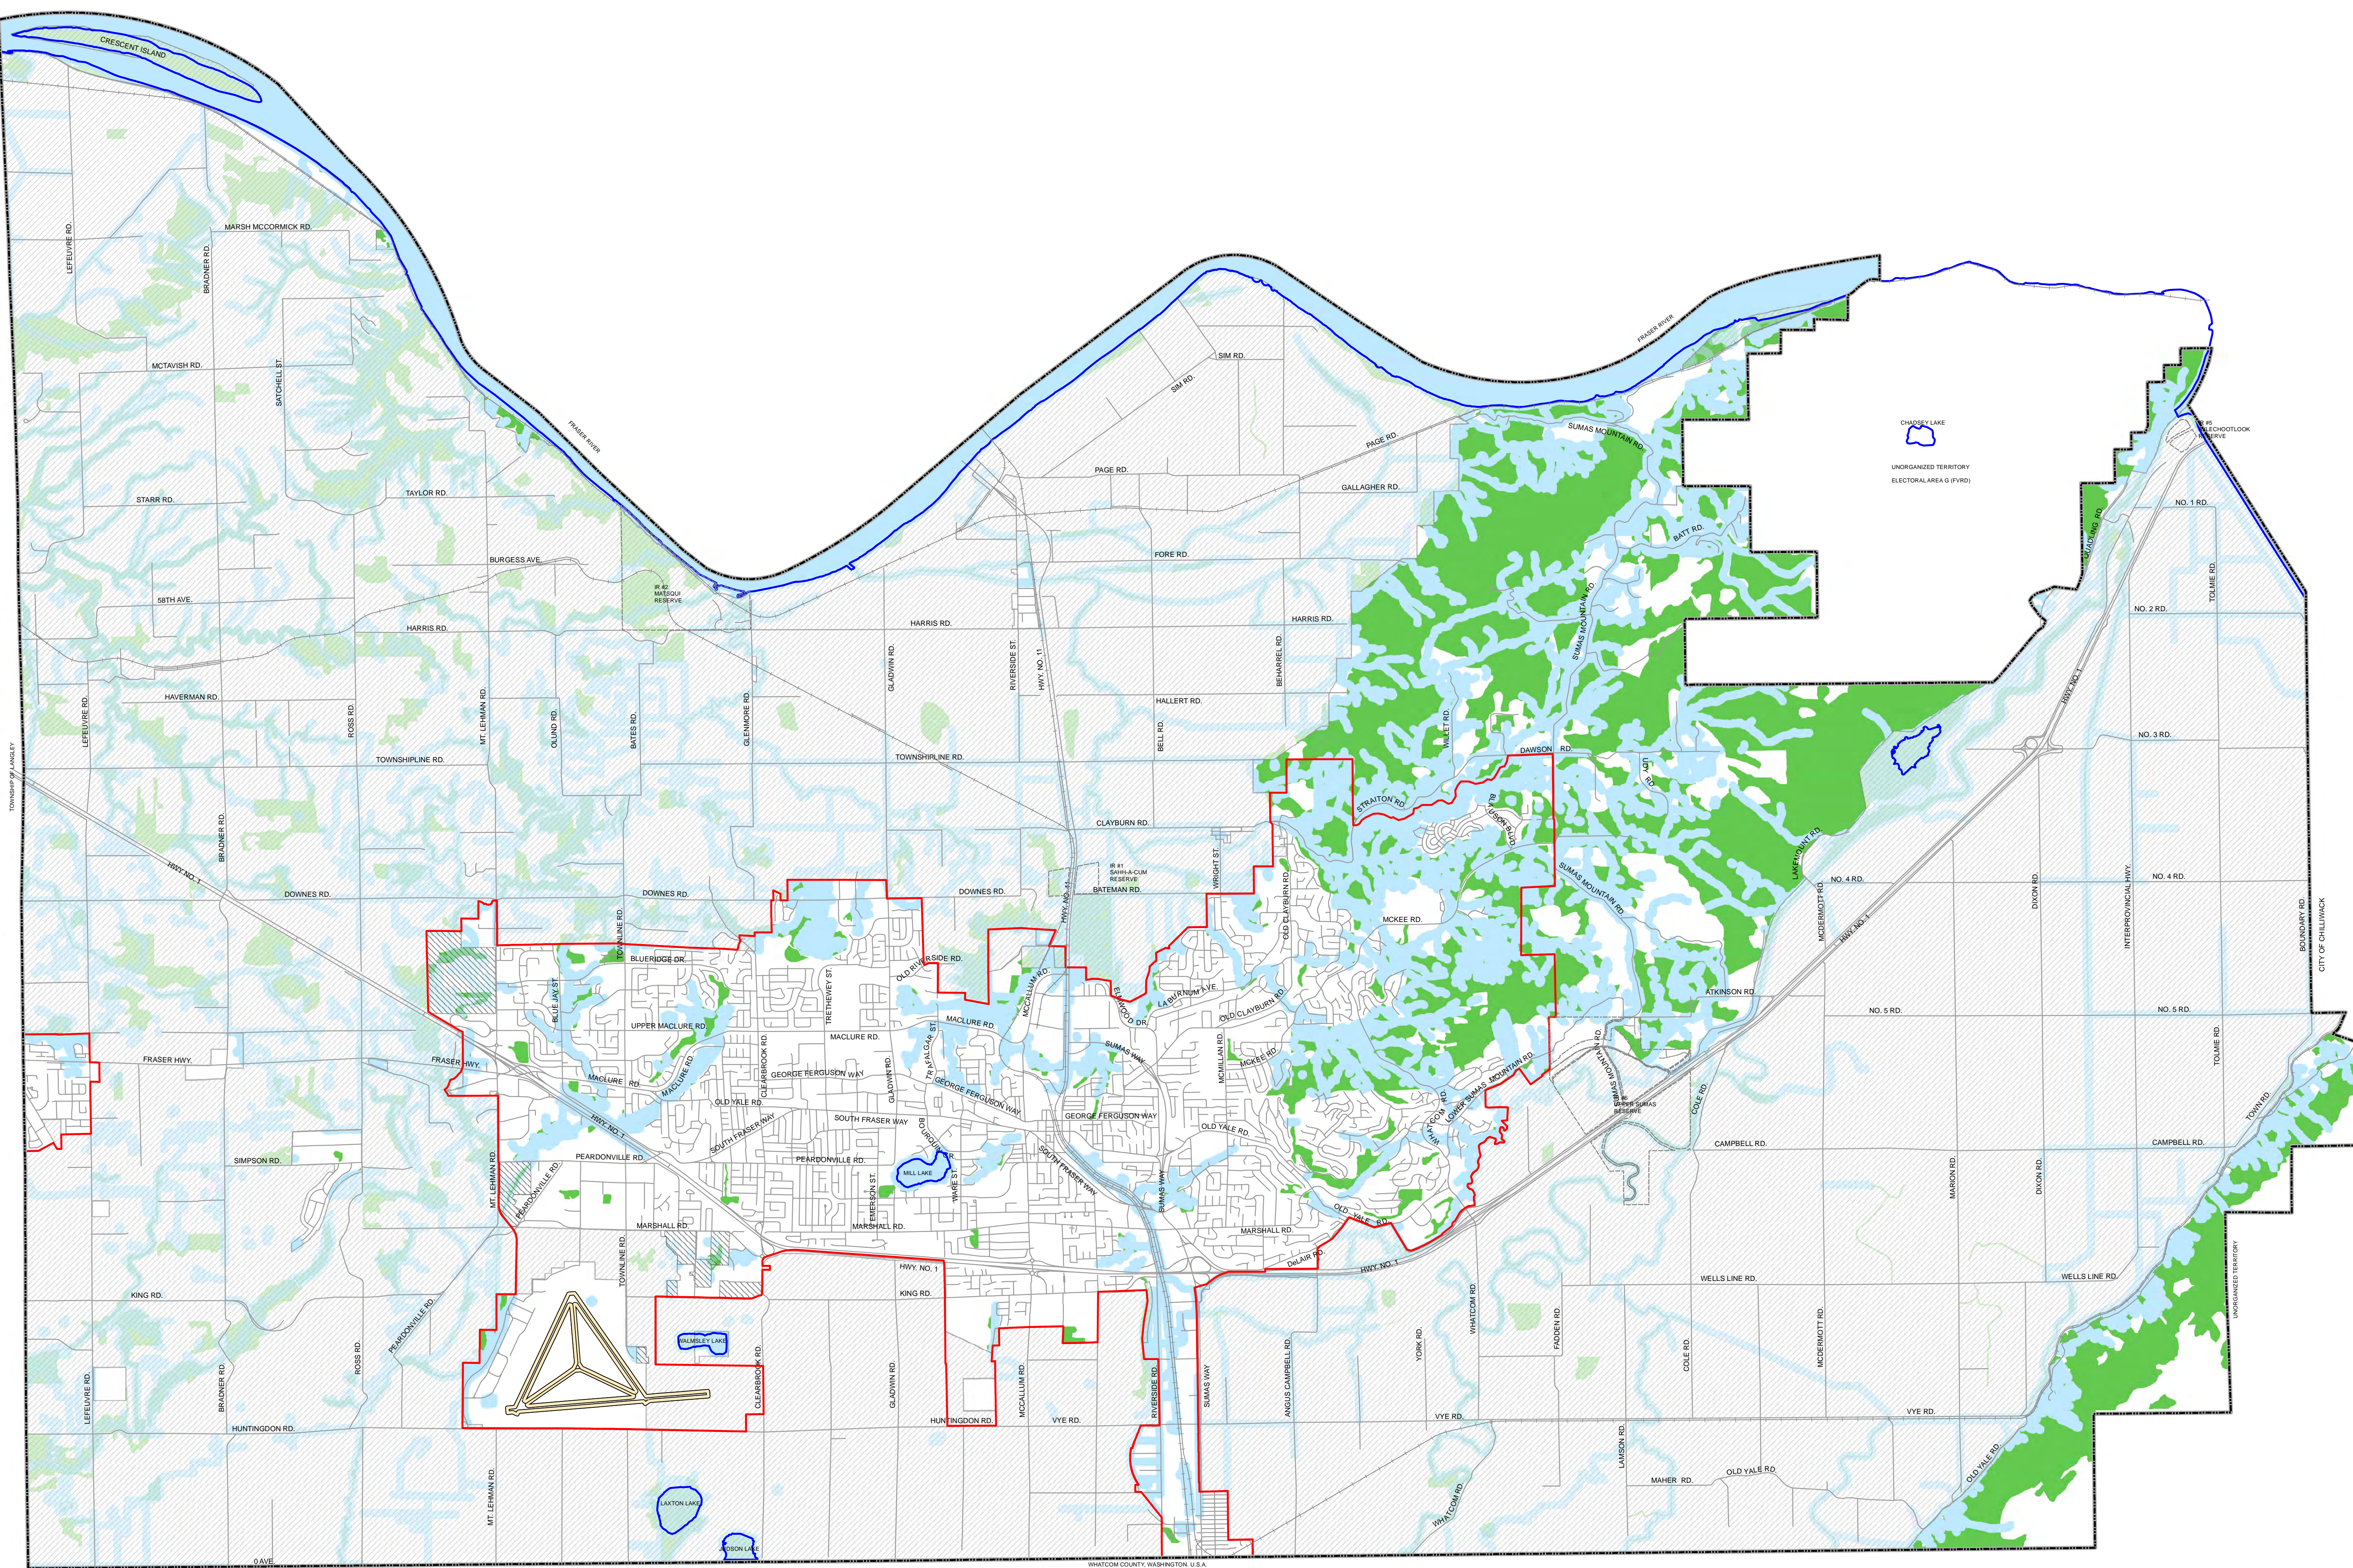

Bylaw No. 2721-2018

City of Abbotsford Map 13 - Natural Environment Development Permit Areas

Legend

- Urban Development Boundary
- ALR
- Approved For Exclusion
- Fish Habitat
- Sensitive ecosystems
- City Boundary
- First Nations Boundary
- Airport
- Road
- Railway
- Shore