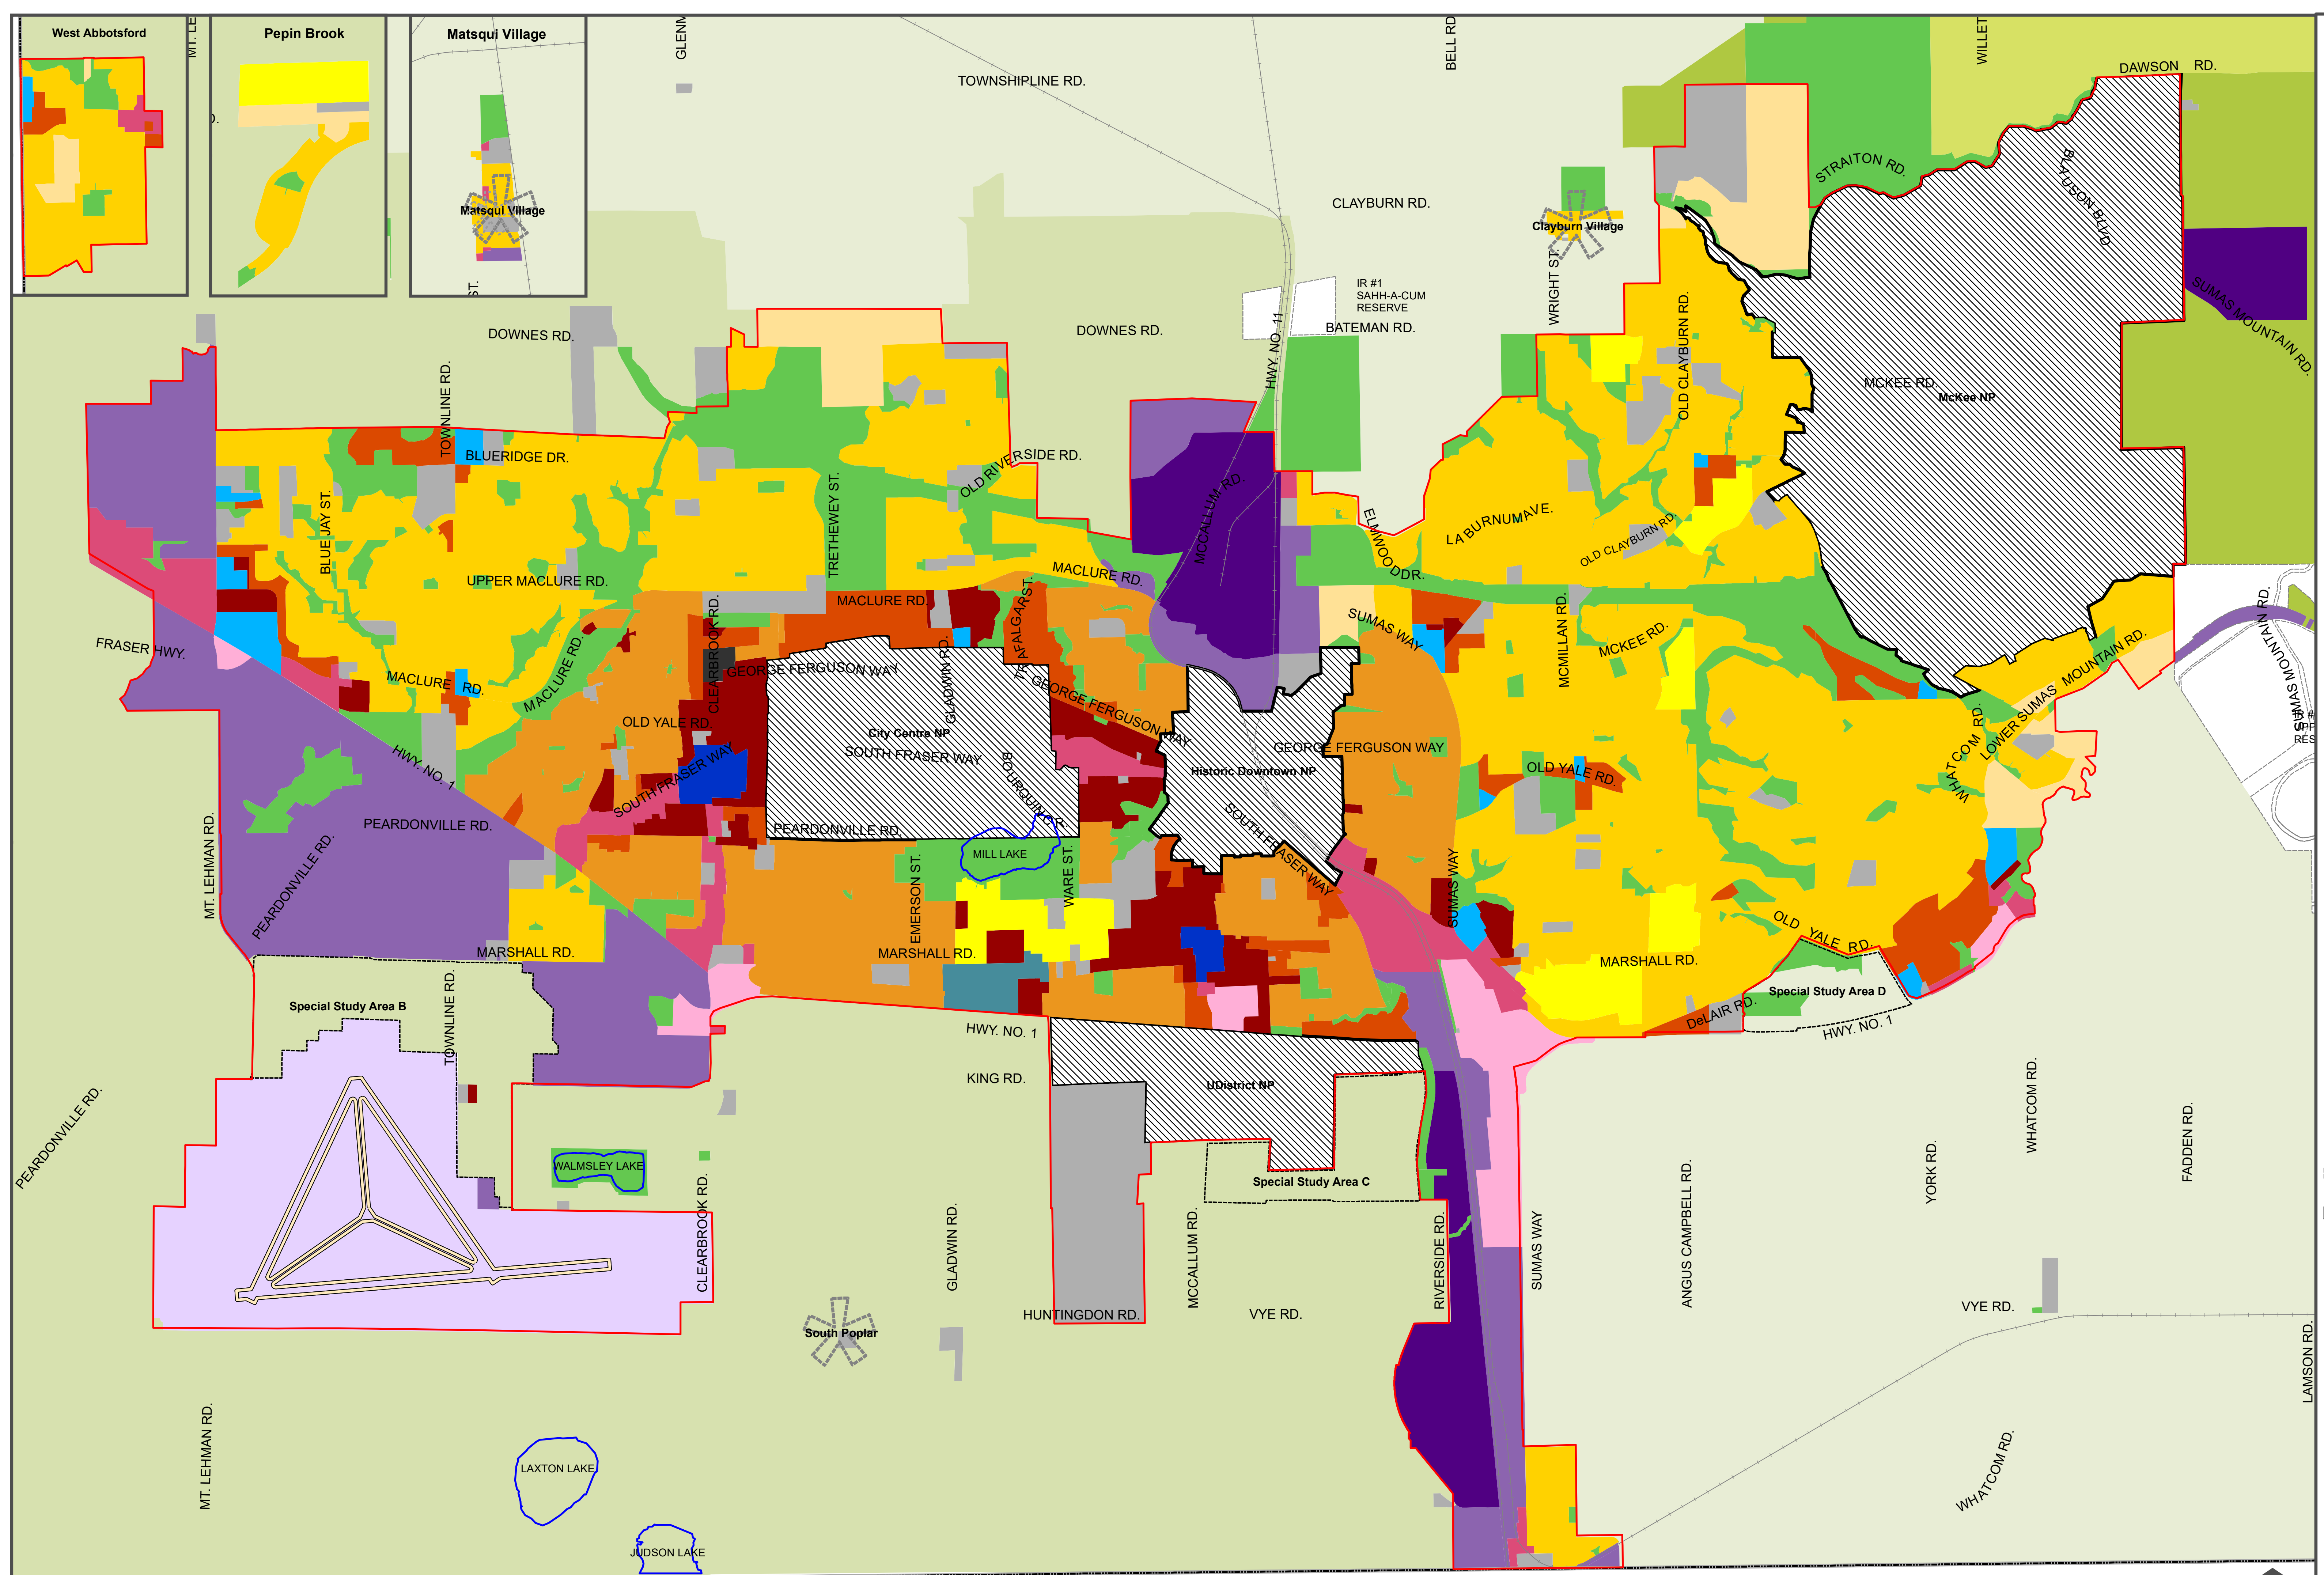

# City of Abbotsford

## Map 1 - Urban Land Use

### Legend

- Urban Development Boundary
- Road
- City Boundary
- Airport
- Railway
- First Nations Boundary
- Shore
- New Neighbourhoods
- Rural Centres
- Special Study Areas
- Neighbourhood Plan
- Agriculture 1 - Uplands
- Agriculture 2 - Lowlands
- City Centre
- Urban Centre
- Neighbourhood Centre
- Urban 1 - Midrise
- Urban 2 - Ground Oriented
- Urban 3 - Infill
- Urban 4 - Detached
- Urban Large Lot
- Suburban
- Secondary Commercial
- Regional Commercial
- General industrial
- High Impact Industrial
- Airport
- Health Campus
- Institutional Complex
- Institutional
- Country
- Rural
- Open Space

WHATCOM COUNTY, WASHINGTON, U.S.A.